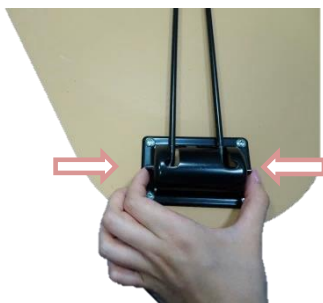

@GreenjetTW

Sales Greenjet