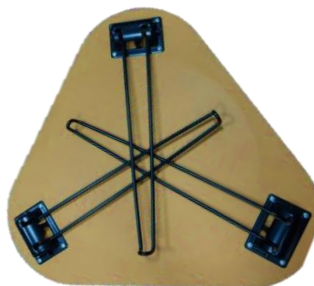

@GreenjetTW

Sales Greenjet